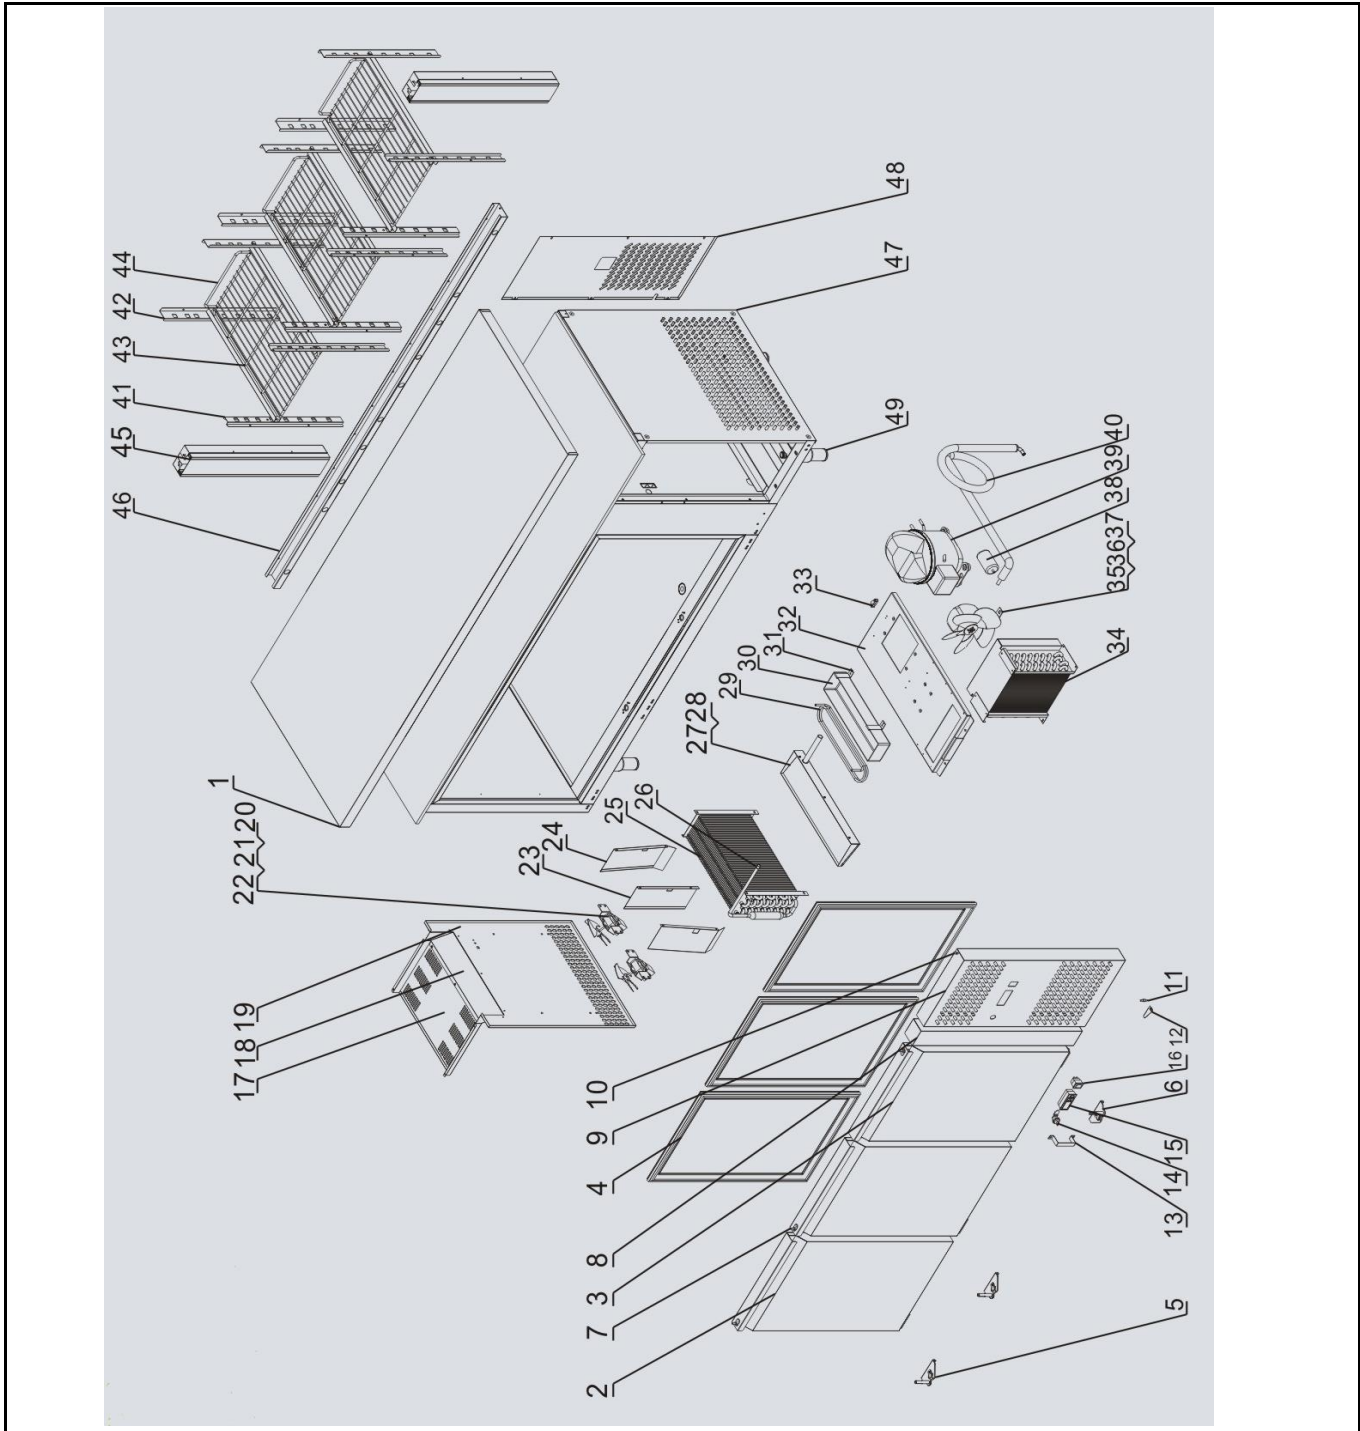

Drawing

 HENDI FOOD SERVICE EQUIPMENT Hendi B.V. Steenoven 21 3911 TX Rhenen The Netherlands	Batch #	Appliance part#
	660297 and up	232057
	Description	
	Refrigerator counter with three doors Profi Line	

Date	15-11-2016	Revision #	Revision version
Revision	First bill of materials (bom)		

Bill of materials (BOM)

 <p>Hendi B.V. Steenoven 21 3911 TX Rhenen The Netherlands</p>	Batch #	Appliance part#
	660297 and up	232057
	Description	
Refrigerator counter with three doors Profi Line		

Date	15-11-2016	Revision #	Revision version
Revision	First bill of materials (bom)		

Item	Description	Part#	Quantity	Remark	Picture
1	Top cover	n/a	1		
2	Left door	n/a	2		
3	Right door	n/a	1		
4	Door gasket 602x400mm	941065	3		
5	Bottom hinge (left)	n/a	2		
6	Bottom hinge (right)	n/a	1		
7	Upper axis	n/a	3		
8	Panel	n/a	1		
9	Front cover	n/a	1		
10	Upper axis	n/a	1		
11	Bottom hinge axis	n/a	1		
12	Bottom hinge	n/a	1		
13	Lock bracket	n/a	1		
14	Lock	n/a	1		
15	Digital controller Carel (Cooling)	931530	1		
16	Switch	205426	1		
17	Air duct board (2)	n/a	1		
18	Air duct board (1)	n/a	1		
19	Cover evaporator	n/a	1		
20	Fan blade	n/a	2		
21	Fan 14W	941089	2		
22	Fan bracket	n/a	2		
23	Air duct (middle)	n/a	1		
24	Air duct (left/right)	n/a	2		
25	Evaporator	941539	1		
26	Pipe	n/a	1		
27	Drip tray	n/a	1		
29	Condenser pipe	n/a	1		
30	Drip tray condenser	n/a	1		
31	Drip tray bracket	n/a	1		
32	Mounting bracket	n/a	1		
33	Clip	n/a	1		
34	Condenser	941522	1		
35	Fan blade	n/a	1		
36	Fan 14W	941089	1		
37	Fan bracket	n/a	1		
38	Drier filter	n/a	1		
39	Compressor (EMT65HLR)	941515	1		
40	Pipe	n/a	1		
41	Front holder	n/a	6		
42	Rear holder	n/a	6		
43	Shelf holder set of 2 pcs (55cm)	941041	6		
44	Shelf	941058	3		
45	Middle cover	n/a	1		
46	Bracket	n/a	1		
47	Cover right	n/a	1		
48	Cover back	n/a	1		
49	Leg	941072	4		